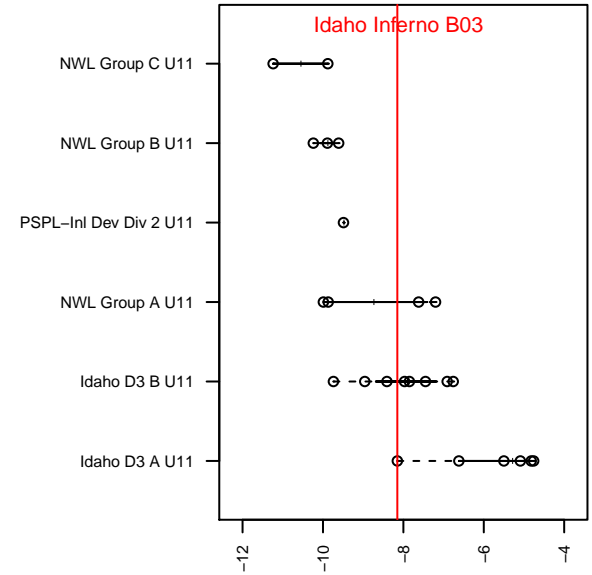

**attack and defense rating
relative to others at age
and all opponents in last 13 months**